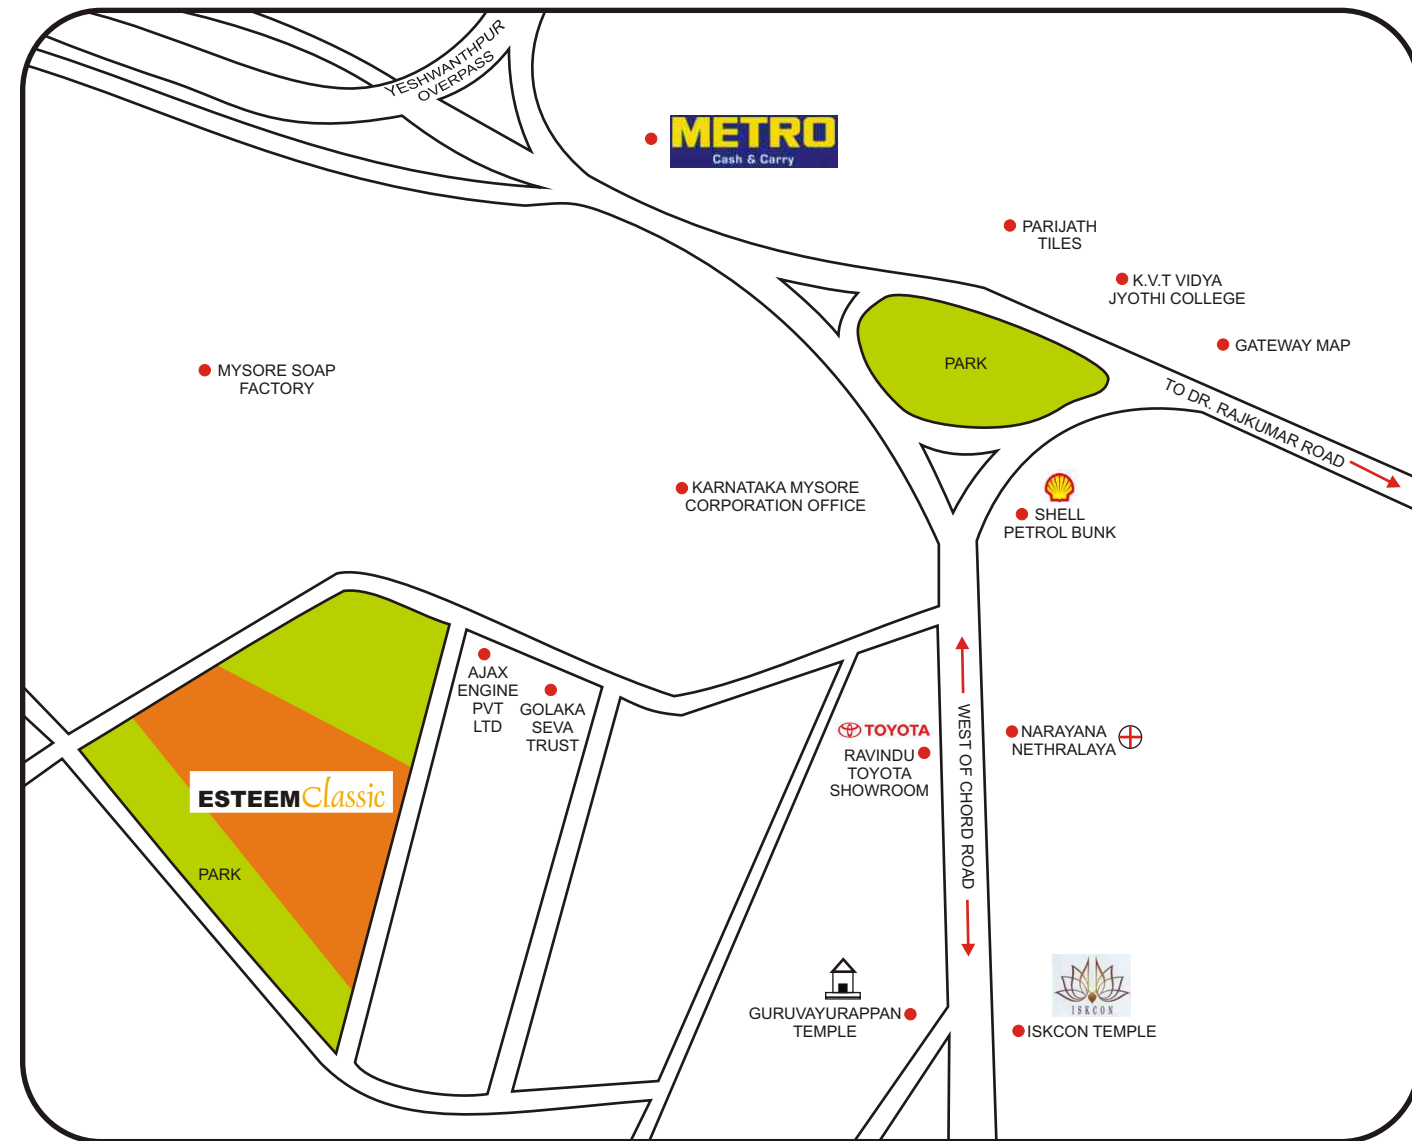

Location Map

A wise investment in every square foot

3rd Floor, S.N.S. Chambers, 239, Sankey Road, Bangalore - 560080. Tel: 2361 9156, 2361 1913. Mobile: 9243114875, 36949765
e-mail: esteem@vsnl.com. URL: www.esteemdevelopers.com

GOOD THINGS COME TO THOSE WHO WAIT.
AND YOUR WAIT ENDS HERE.

ESTEEMClassic